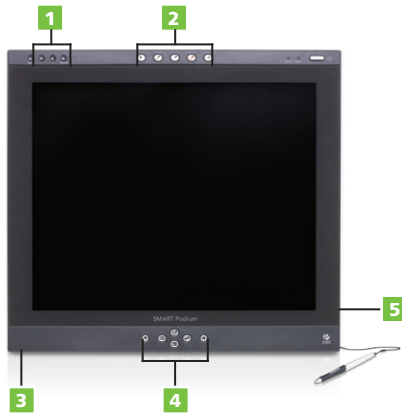

- 1 On-screen buttons
- 2 Pen tool buttons – left mouse button, digital ink color, eraser
- 3 USB port
- 4 Function buttons – On-Screen Keyboard, right mouse button, Screen Capture tool, Floating Tools toolbar, SMART Notebook software
- 5 USB ports

Key features

Interactive screen

Control your computer with the pen tool. Write over any application. The pen tool is the point of contact on the screen, so you don't have to worry if you brush the screen with your palm or sleeve. The SMART Podium is designed with straight sides and a flat bezel so there is nothing to impede your natural writing flow.

Save function

Capture your work in SMART Notebook software or save notes directly into several software applications, including Microsoft Windows® versions of PowerPoint®, Word and Excel®, or into AutoCAD® software.

Battery-free tethered pen

Write smoothly and comfortably with the attached pen. Because the pen is battery free, there's no maintenance cost or downtime searching for replacement batteries.

Pen-tool buttons

Change ink color, or use the eraser without crowding your display with toolbars.

Function buttons

Quickly access the right mouse button, On-Screen Keyboard, Screen Capture tool, Floating Tools toolbar and SMART Notebook.

On-screen display buttons

Fine-tune display properties to suit your preferences.

Adjustable tilt stand

Move the console to a comfortable viewing angle.

VESA mounting plate

Integrate the SMART Podium interactive pen display with any standard VESA mounting arm (75 mm for the ID350 and 100 mm for the ID370 and ID422w).

USB connection

Easily connect the SMART Podium to your computer.

USB ports

Enhance your presentation by connecting a memory key, document camera or other peripherals to the two 2.0 high-speed ports.

RGB video pass-through

Connect the SMART Podium to a digital projector so both devices display the same image.

Warranty

Two-year limited warranty.

Specifications

Model	ID350	ID370	ID422w
Active Screen Area	15" (38.1 cm) diagonal	17" (43.2 cm) diagonal	22" (56.0 cm) diagonal
Resolution	XGA (1024 x 768)	SXGA (1280 x 1024)	1080p (1920 x 1080)
Size	13 1/2" W x 11 3/4" H x 1 7/8" D (34.3 cm x 29.9 cm x 4.8 cm)	15 3/4" W x 14 1/4" H x 2 1/4" D (40.0 cm x 36.2 cm x 5.7 cm)	22 1/4" W x 15 1/4" H x 2 1/8" D (56.5 cm x 38.5 cm x 5.6 cm)
Weight	10 lb. (4.6 kg)	13 lb. (6.0 kg)	17 lb. (7.7 kg)

Authorized Reseller:

SMART Technologies

Toll Free 1.866.518.6791 (U.S./Canada)

or +1.403.228.5940

smarttech.com